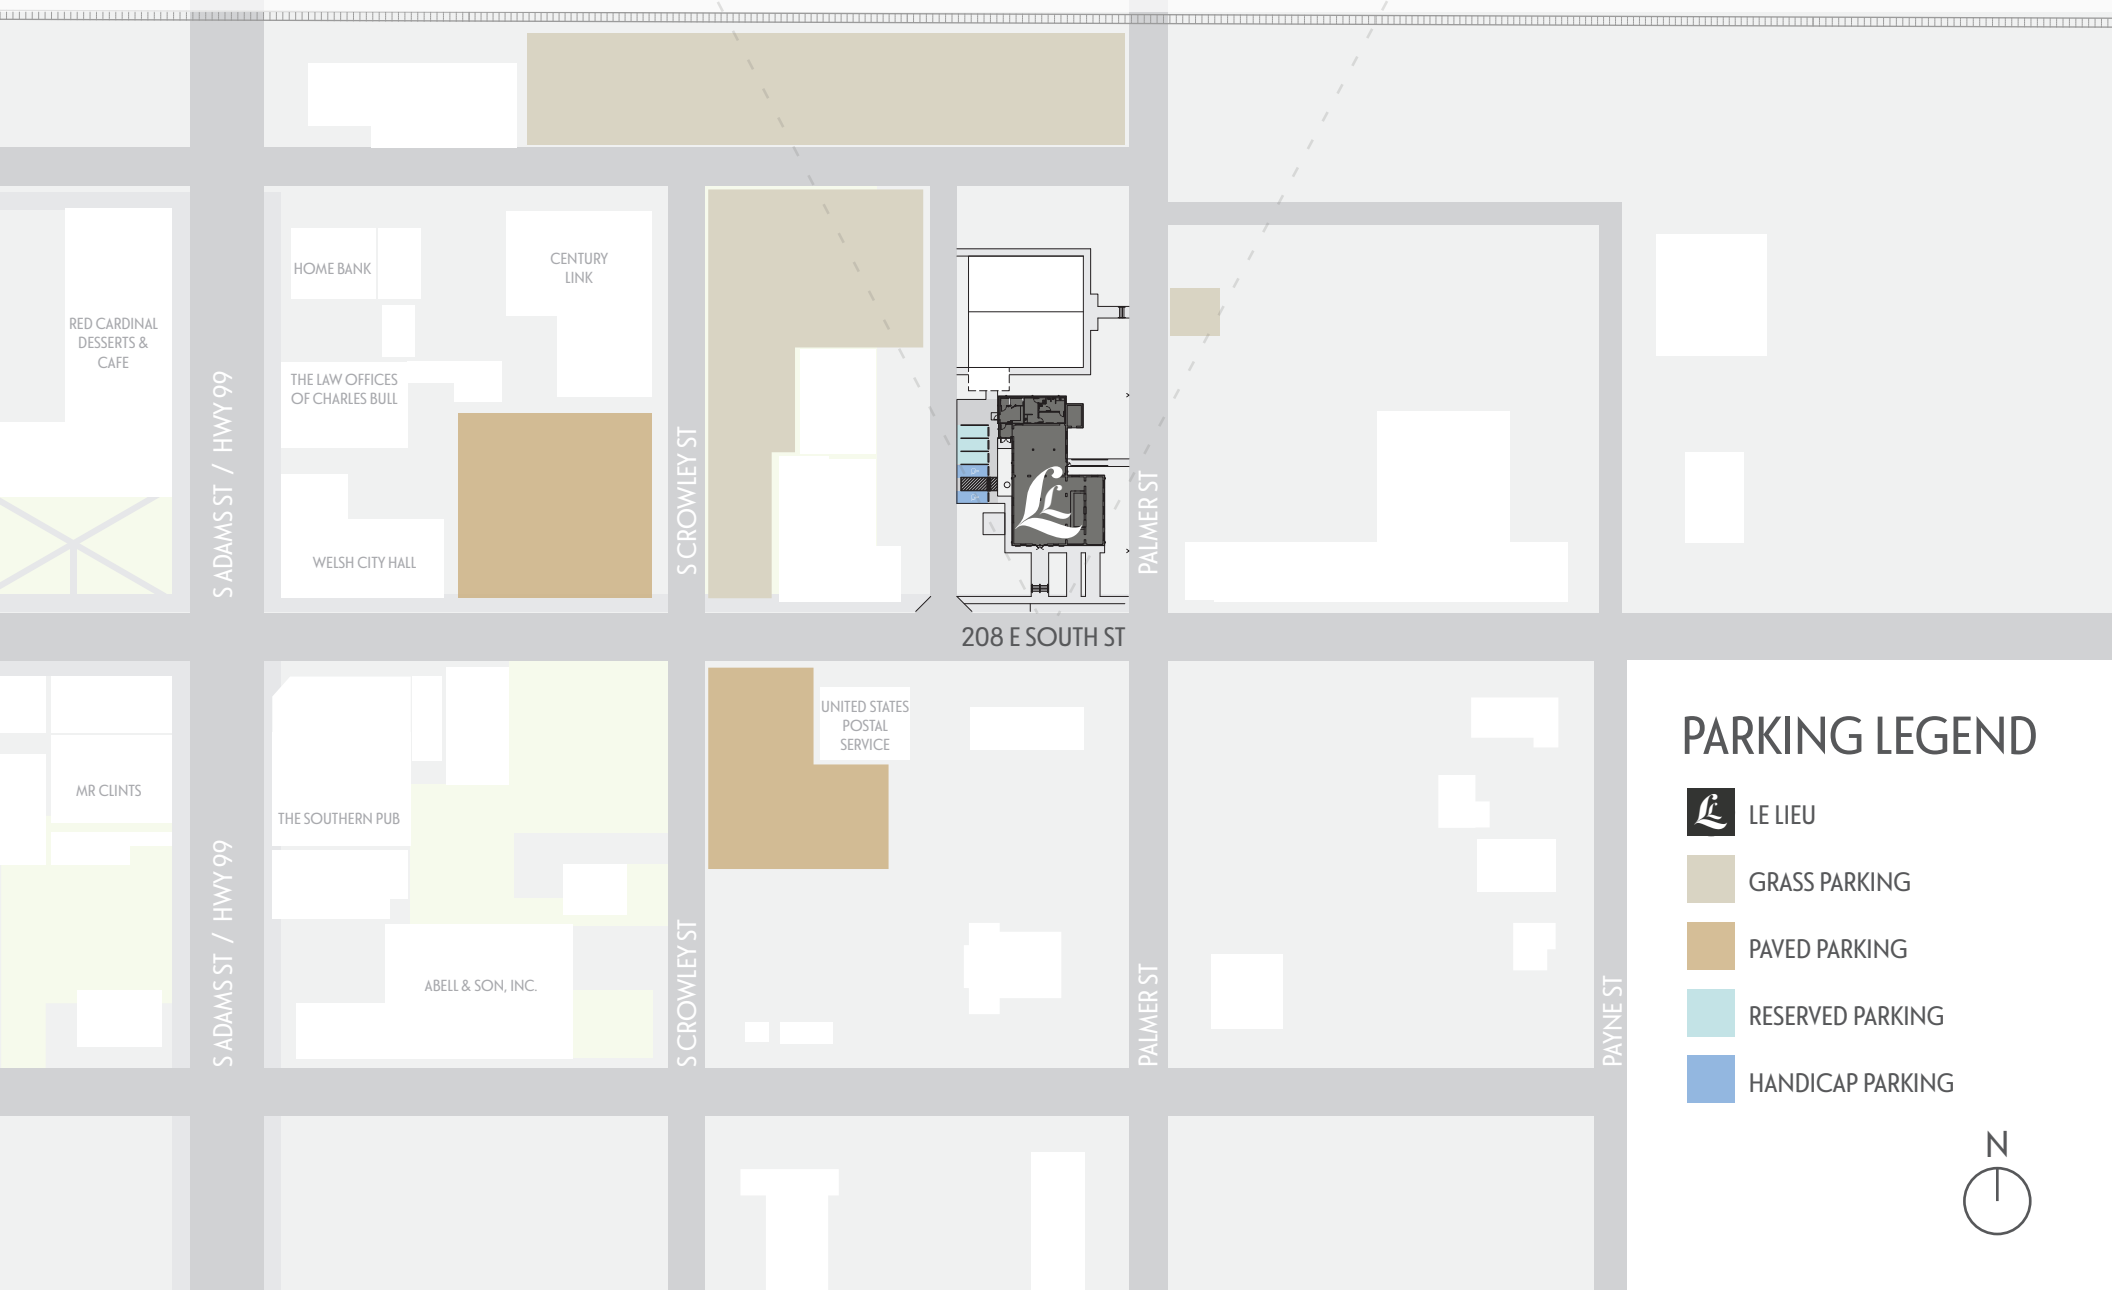

# Le Lieu

208 E South Street, Welsh, LA 70591

## PARKING LEGEND

-  LE LIEU
-  GRASS PARKING
-  PAVED PARKING
-  RESERVED PARKING
-  HANDICAP PARKING